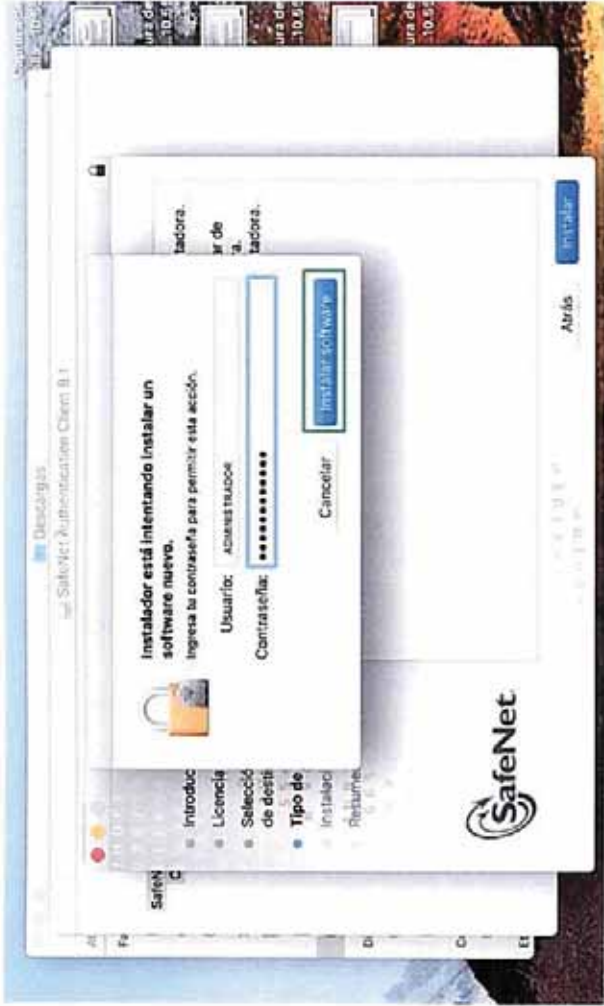

8

9

AMÉRICO PEREIRA ROA
Director de Procedimientos Aduaneros
DIRECCIÓN NACIONAL DE ADUANAS
JEFATURA DE OFICINA GENERAL DE ATENCIÓN AL CLIENTE
DIRECCIÓN NACIONAL DE ADUANAS